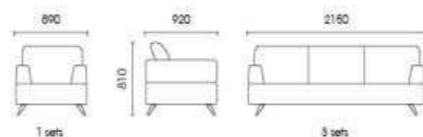

DIFFERENT
ANGLES
SAME
WONDERFUL

高管空间
Top Executive Area

S-8650