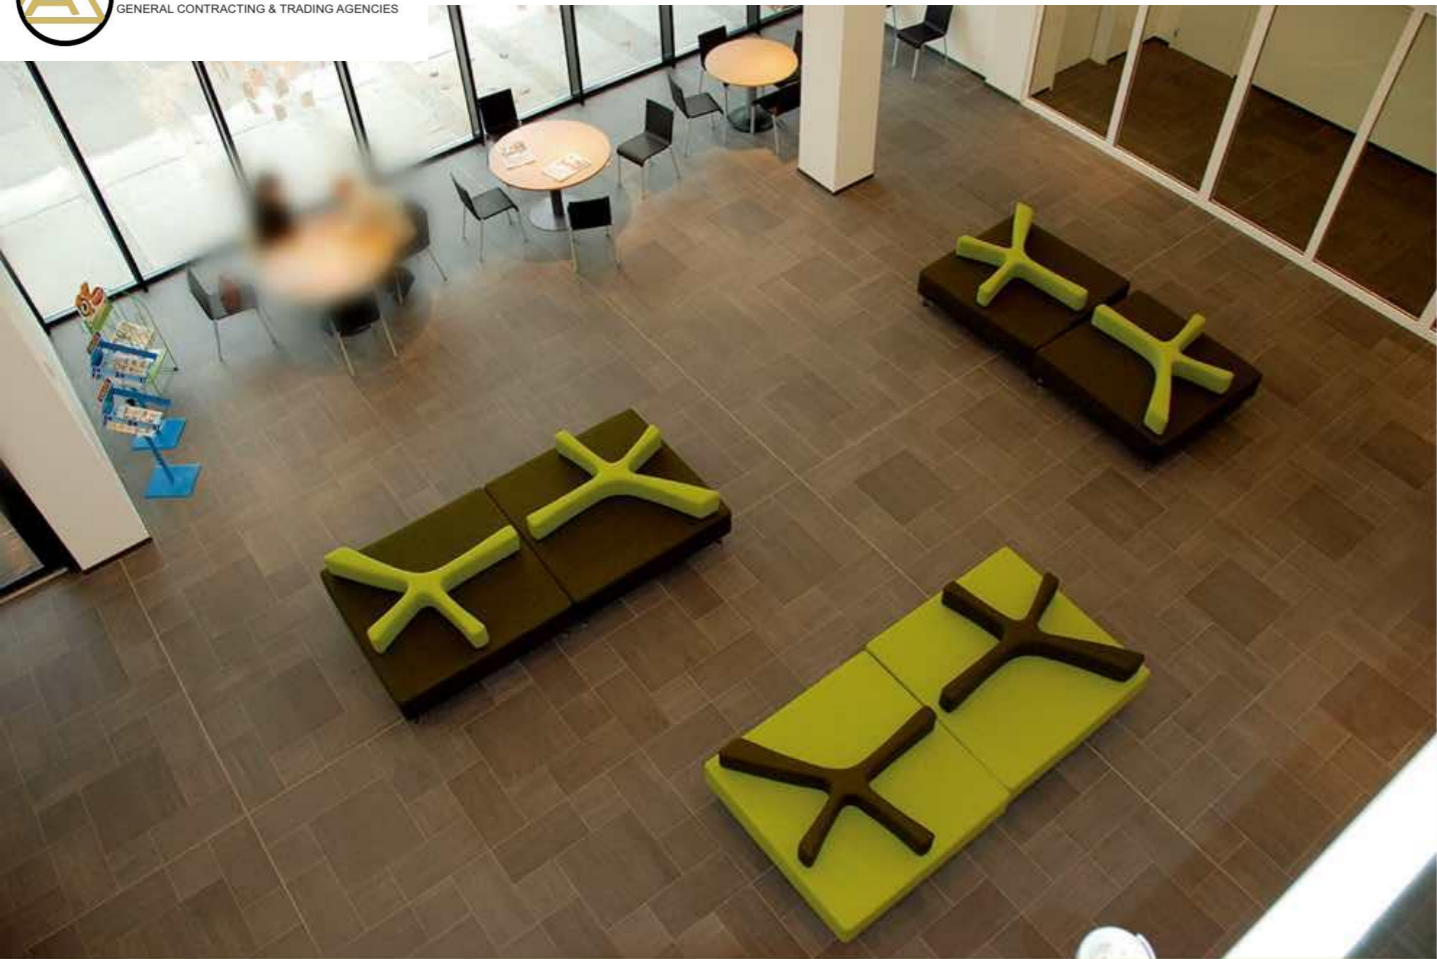

WELCOME TO OUR NEW CONCEPT

people and requires users exquisitely to make best choices. What a chair complying with ergonomics brings is not only comfortable environment, but also greater reduces your working fatigue obviously, indurment, but also greater reduces your working fatigue obviously, indirectly influences your working efficiency and your body health. Hence, carefully make a good choice for office chair, otherwise, what remained for you after assignment finished is just backaches.