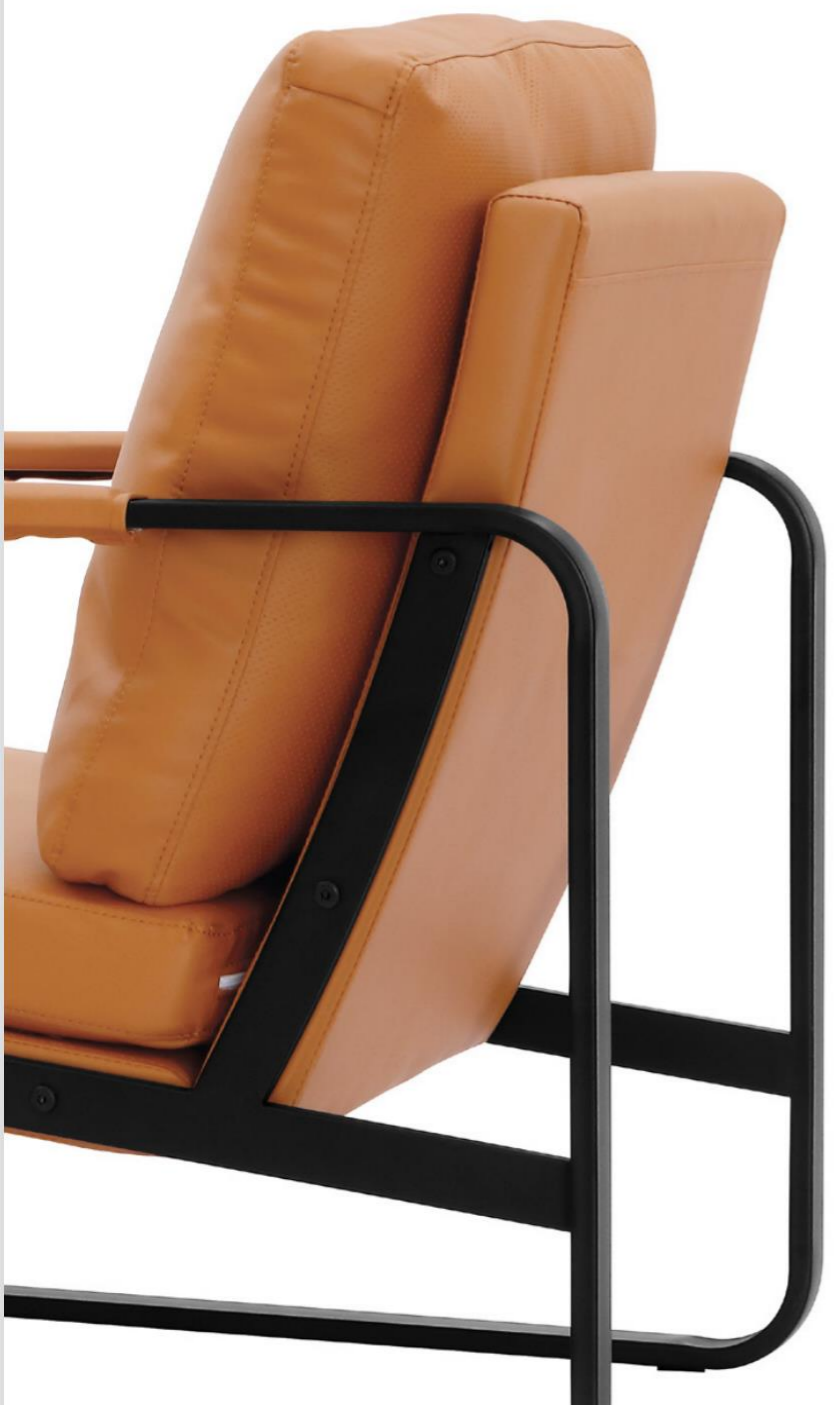

" spiritual residence "